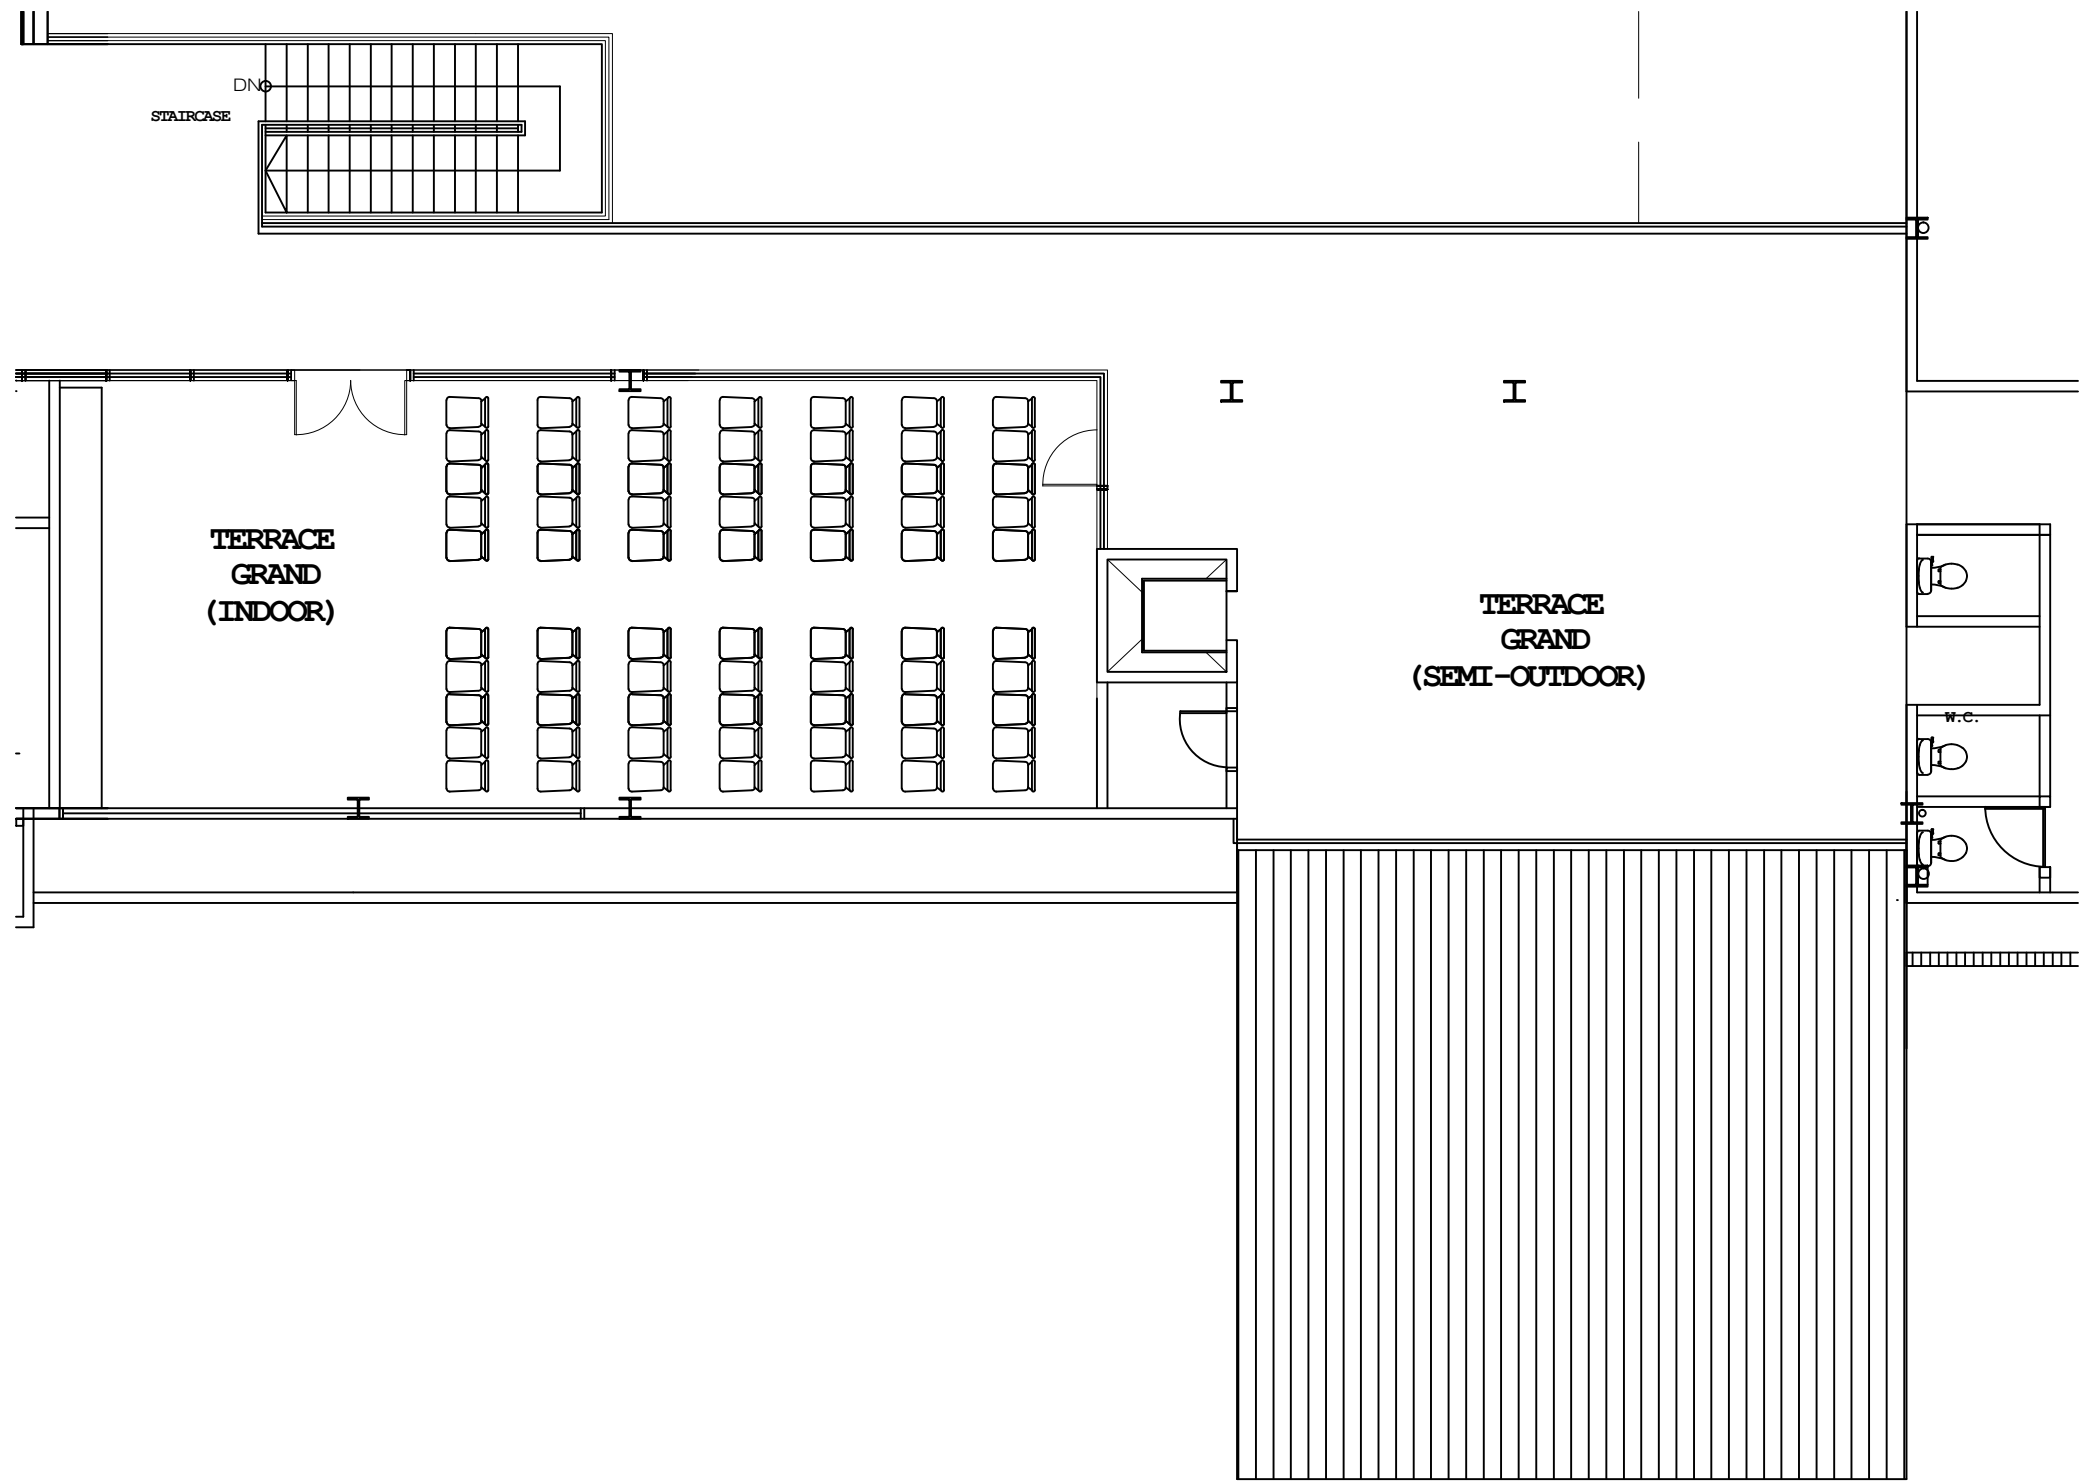

TERRACE GRAND  
FIRST FLOOR  
SCALE 1:100

INDOOR  
BANQUET TABLE : 8 NOS  
PAX: 80

SEMI-OUTDOOR  
BANQUET TABLE : 5 NOS  
PAX: 50

**TERRACE GRAND**  
FIRST FLOOR  
SCALE 1:100

INDOOR  
COCKTAIL TABLE: 21 nos  
PAX: 84

SEMI-OUTDOOR  
COCKTAIL TABLE: 19 nos  
PAX: 76

TERRACE GRAND  
FIRST FLOOR  
SCALE 1:100  
INDOOR  
THEATRE SEATING: 70 PAX

TERRACE GRAND  
FIRST FLOOR  
SCALE 1:100  
INDOOR  
CLASSROOM : 30 PAX

TERRACE GRAND  
FIRST FLOOR  
SCALE 1:100  
INDOOR  
BOARDROOM : 15 PAX

TERRACE GRAND  
FIRST FLOOR  
SCALE 1:100

INDOOR  
OBLONG TABLE : 8 NOS  
PAX: 48