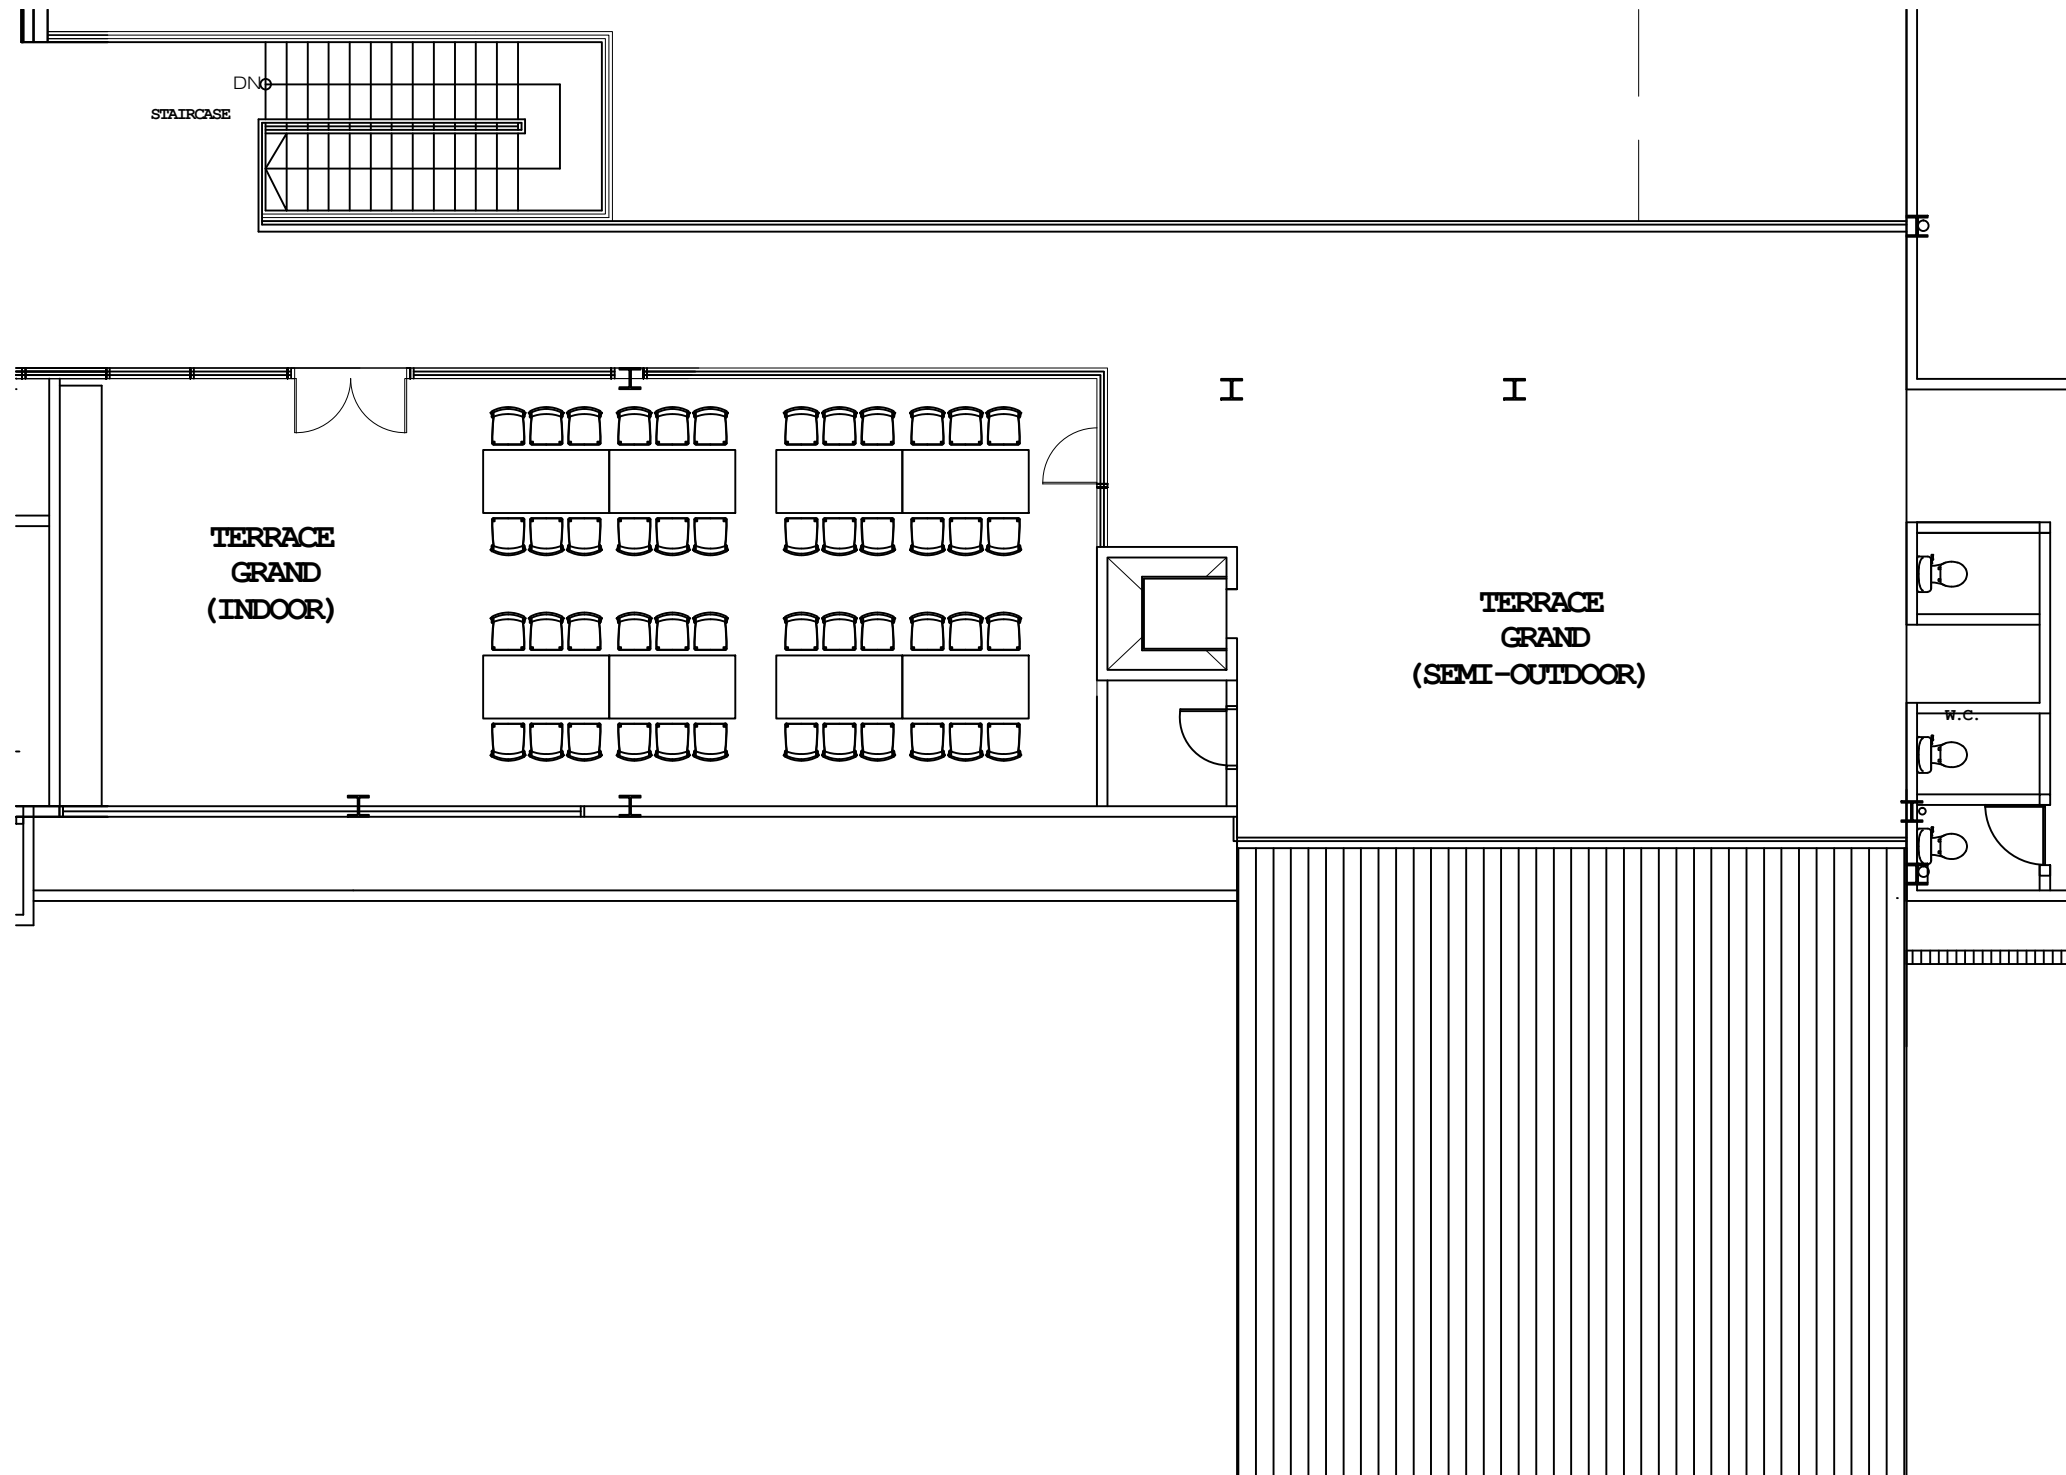

TERRACE GRAND  
FIRST FLOOR  
SCALE 1:100

INDOOR  
BANQUET TABLE : 8 NOS  
PAX: 80

SEMI-OUTDOOR  
BANQUET TABLE : 5 NOS  
PAX: 50

**TERRACE GRAND**  
FIRST FLOOR  
SCALE 1:100

INDOOR  
COCKTAIL TABLE: 21 nos  
PAX: 84

SEMI-OUTDOOR  
COCKTAIL TABLE: 19 nos  
PAX: 76

TERRACE GRAND  
FIRST FLOOR  
SCALE 1:100  
INDOOR  
THEATRE SEATING: 70 PAX

TERRACE GRAND  
FIRST FLOOR  
SCALE 1:100  
INDOOR  
CLASSROOM : 30 PAX

TERRACE GRAND  
FIRST FLOOR  
SCALE 1:100  
INDOOR  
BOARDROOM : 15 PAX

TERRACE GRAND  
FIRST FLOOR  
SCALE 1:100

INDOOR  
OBLONG TABLE : 8 NOS  
PAX: 48