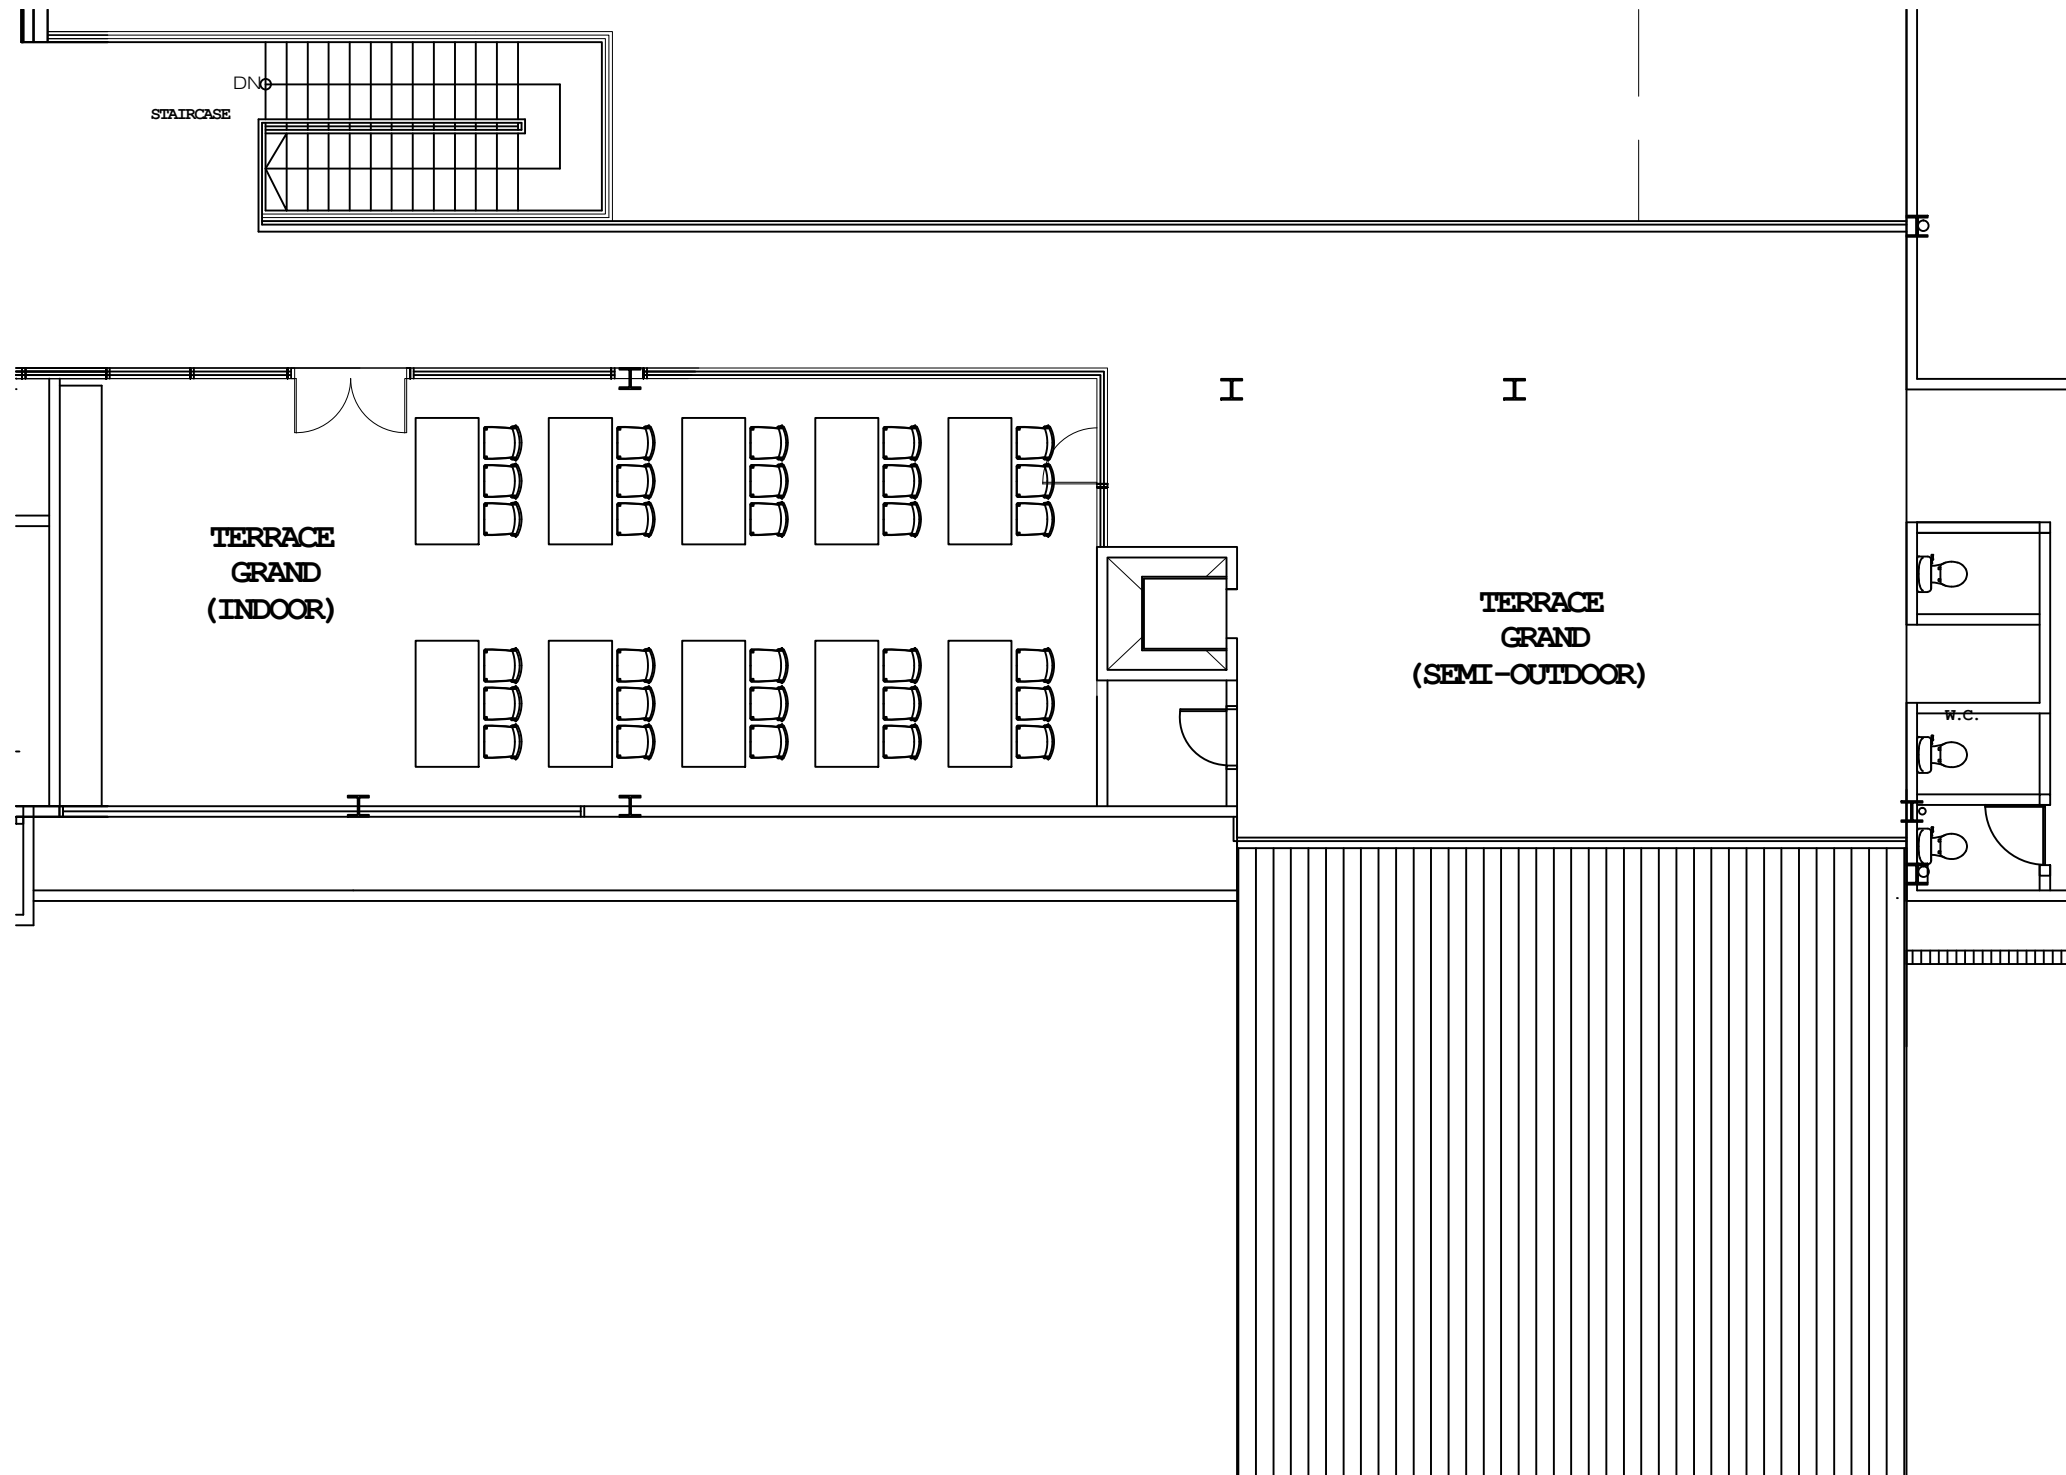

TERRACE GRAND  
FIRST FLOOR  
SCALE 1:100

INDOOR  
BANQUET TABLE : 8 NOS  
PAX: 80

SEMI-OUTDOOR  
BANQUET TABLE : 5 NOS  
PAX: 50

**TERRACE GRAND**  
FIRST FLOOR  
SCALE 1:100

INDOOR  
COCKTAIL TABLE: 21 nos  
PAX: 84

SEMI-OUTDOOR  
COCKTAIL TABLE: 19 nos  
PAX: 76

TERRACE GRAND  
FIRST FLOOR  
SCALE 1:100  
INDOOR  
THEATRE SEATING: 70 PAX

TERRACE GRAND  
FIRST FLOOR  
SCALE 1:100  
INDOOR  
CLASSROOM : 30 PAX

TERRACE GRAND  
FIRST FLOOR  
SCALE 1:100  
INDOOR  
BOARDROOM : 15 PAX

TERRACE GRAND  
FIRST FLOOR  
SCALE 1:100

INDOOR  
OBLONG TABLE : 8 NOS  
PAX: 48