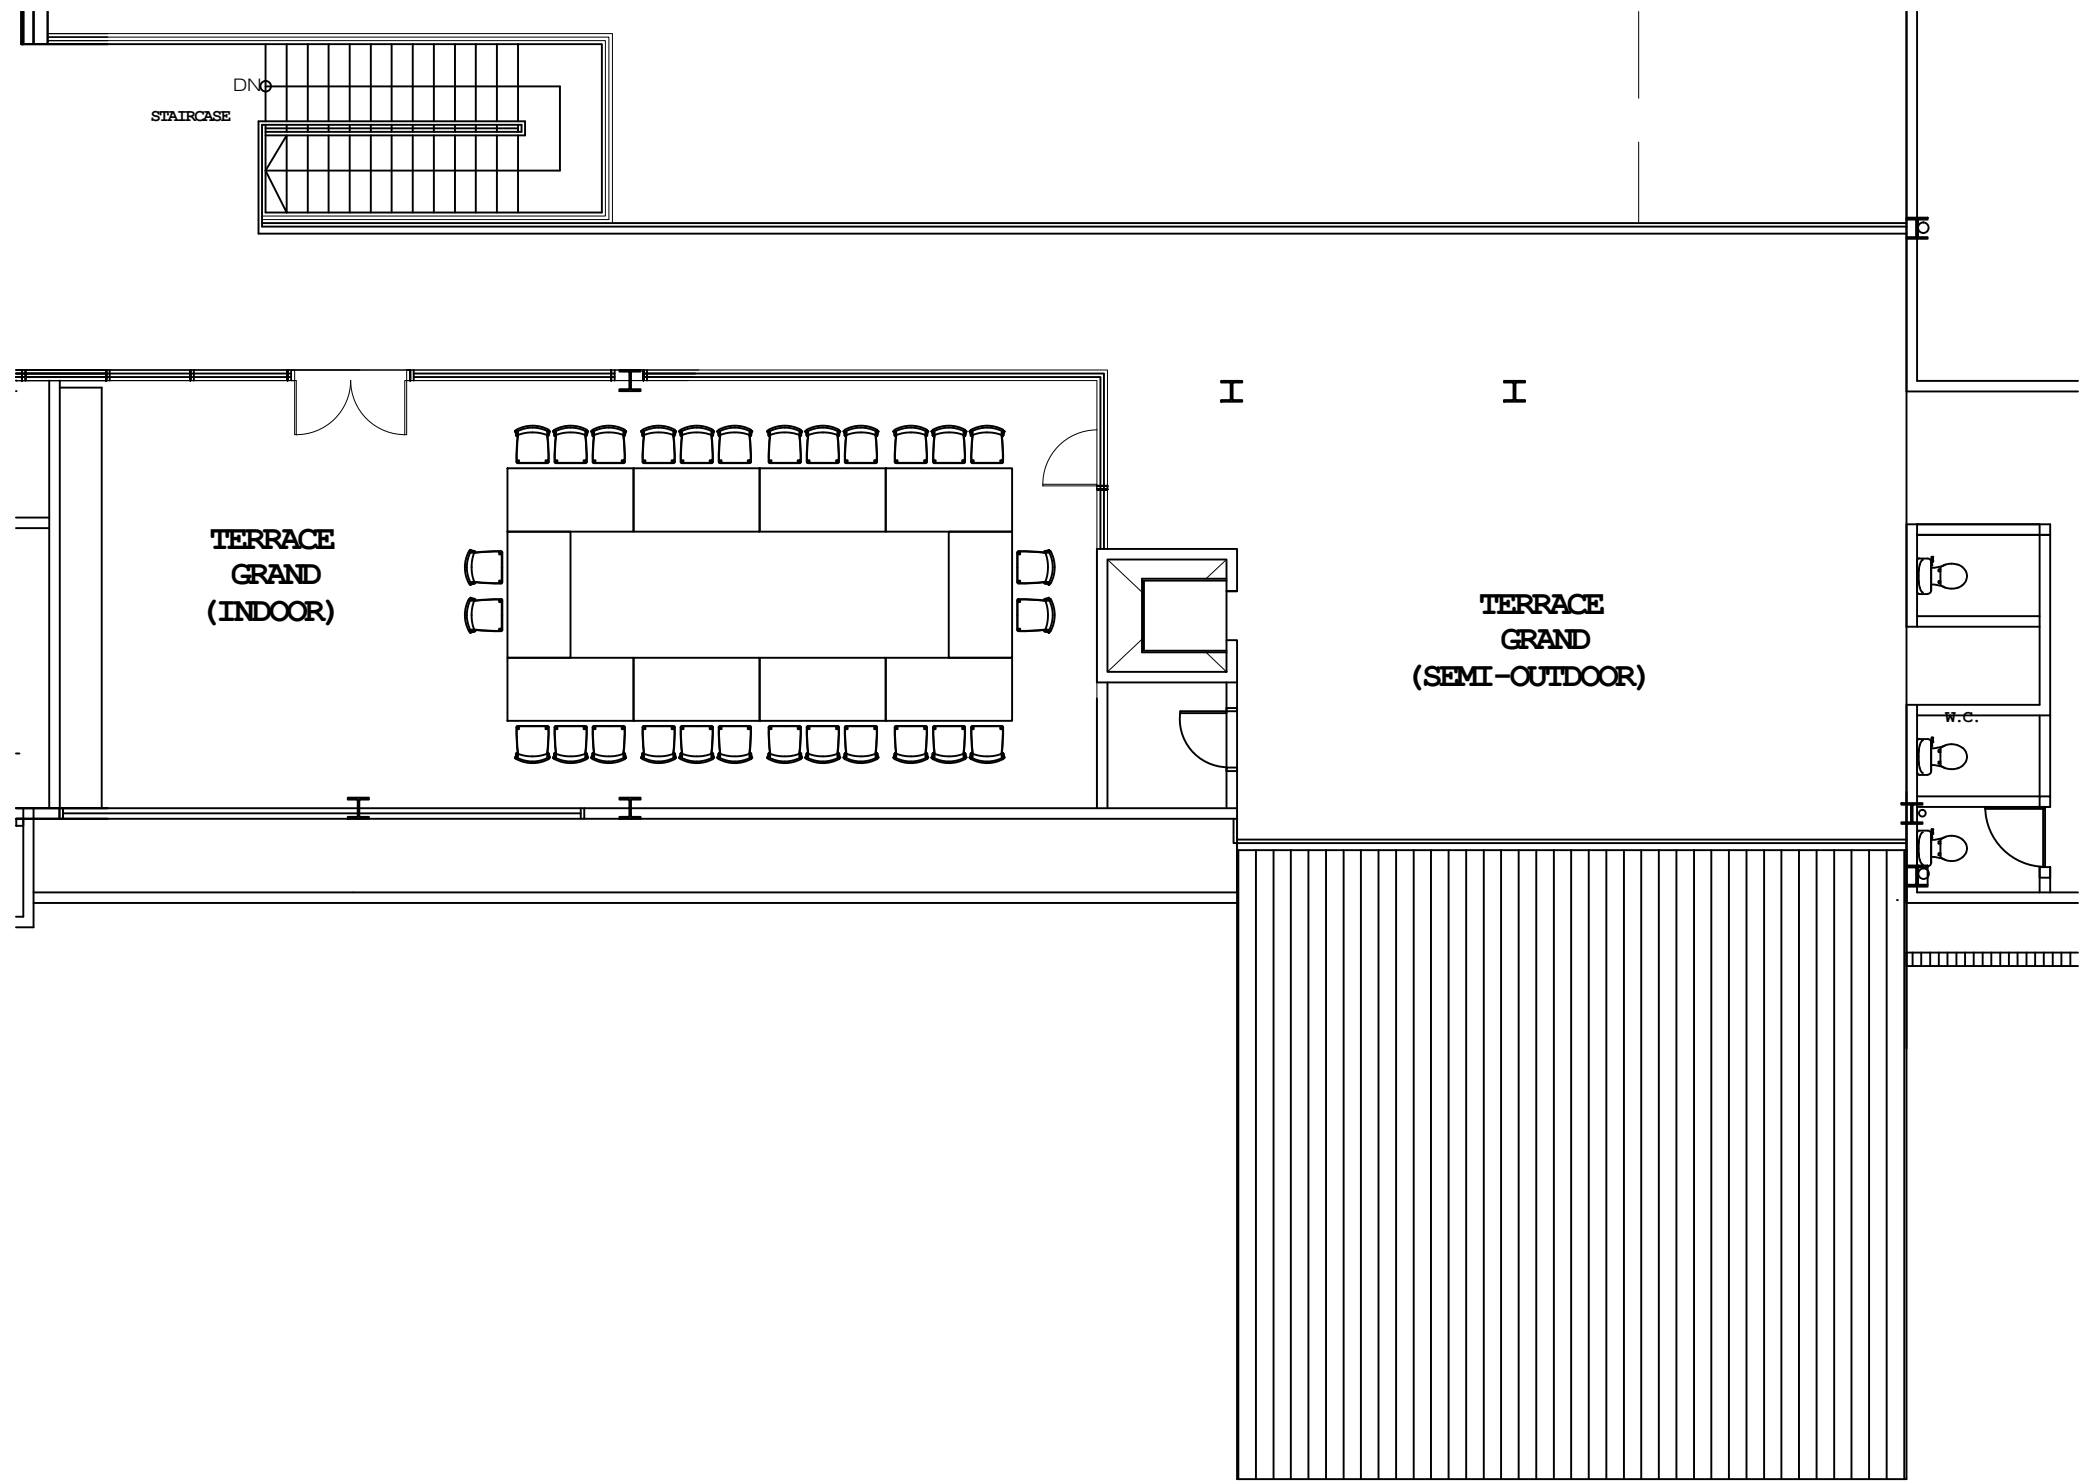

TERRACE GRAND  
FIRST FLOOR  
SCALE 1:100

INDOOR  
BANQUET TABLE : 8 NOS  
PAX: 80

SEMI-OUTDOOR  
BANQUET TABLE : 5 NOS  
PAX: 50

**TERRACE GRAND**  
FIRST FLOOR  
SCALE 1:100

INDOOR  
COCKTAIL TABLE: 21 nos  
PAX: 84

SEMI-OUTDOOR  
COCKTAIL TABLE: 19 nos  
PAX: 76

TERRACE GRAND  
FIRST FLOOR  
SCALE 1:100  
INDOOR  
THEATRE SEATING: 70 PAX

TERRACE GRAND  
FIRST FLOOR  
SCALE 1:100  
INDOOR  
CLASSROOM : 30 PAX

TERRACE GRAND  
FIRST FLOOR  
SCALE 1:100  
INDOOR  
BOARDROOM : 15 PAX

TERRACE GRAND  
FIRST FLOOR  
SCALE 1:100

INDOOR  
OBLONG TABLE : 8 NOS  
PAX: 48