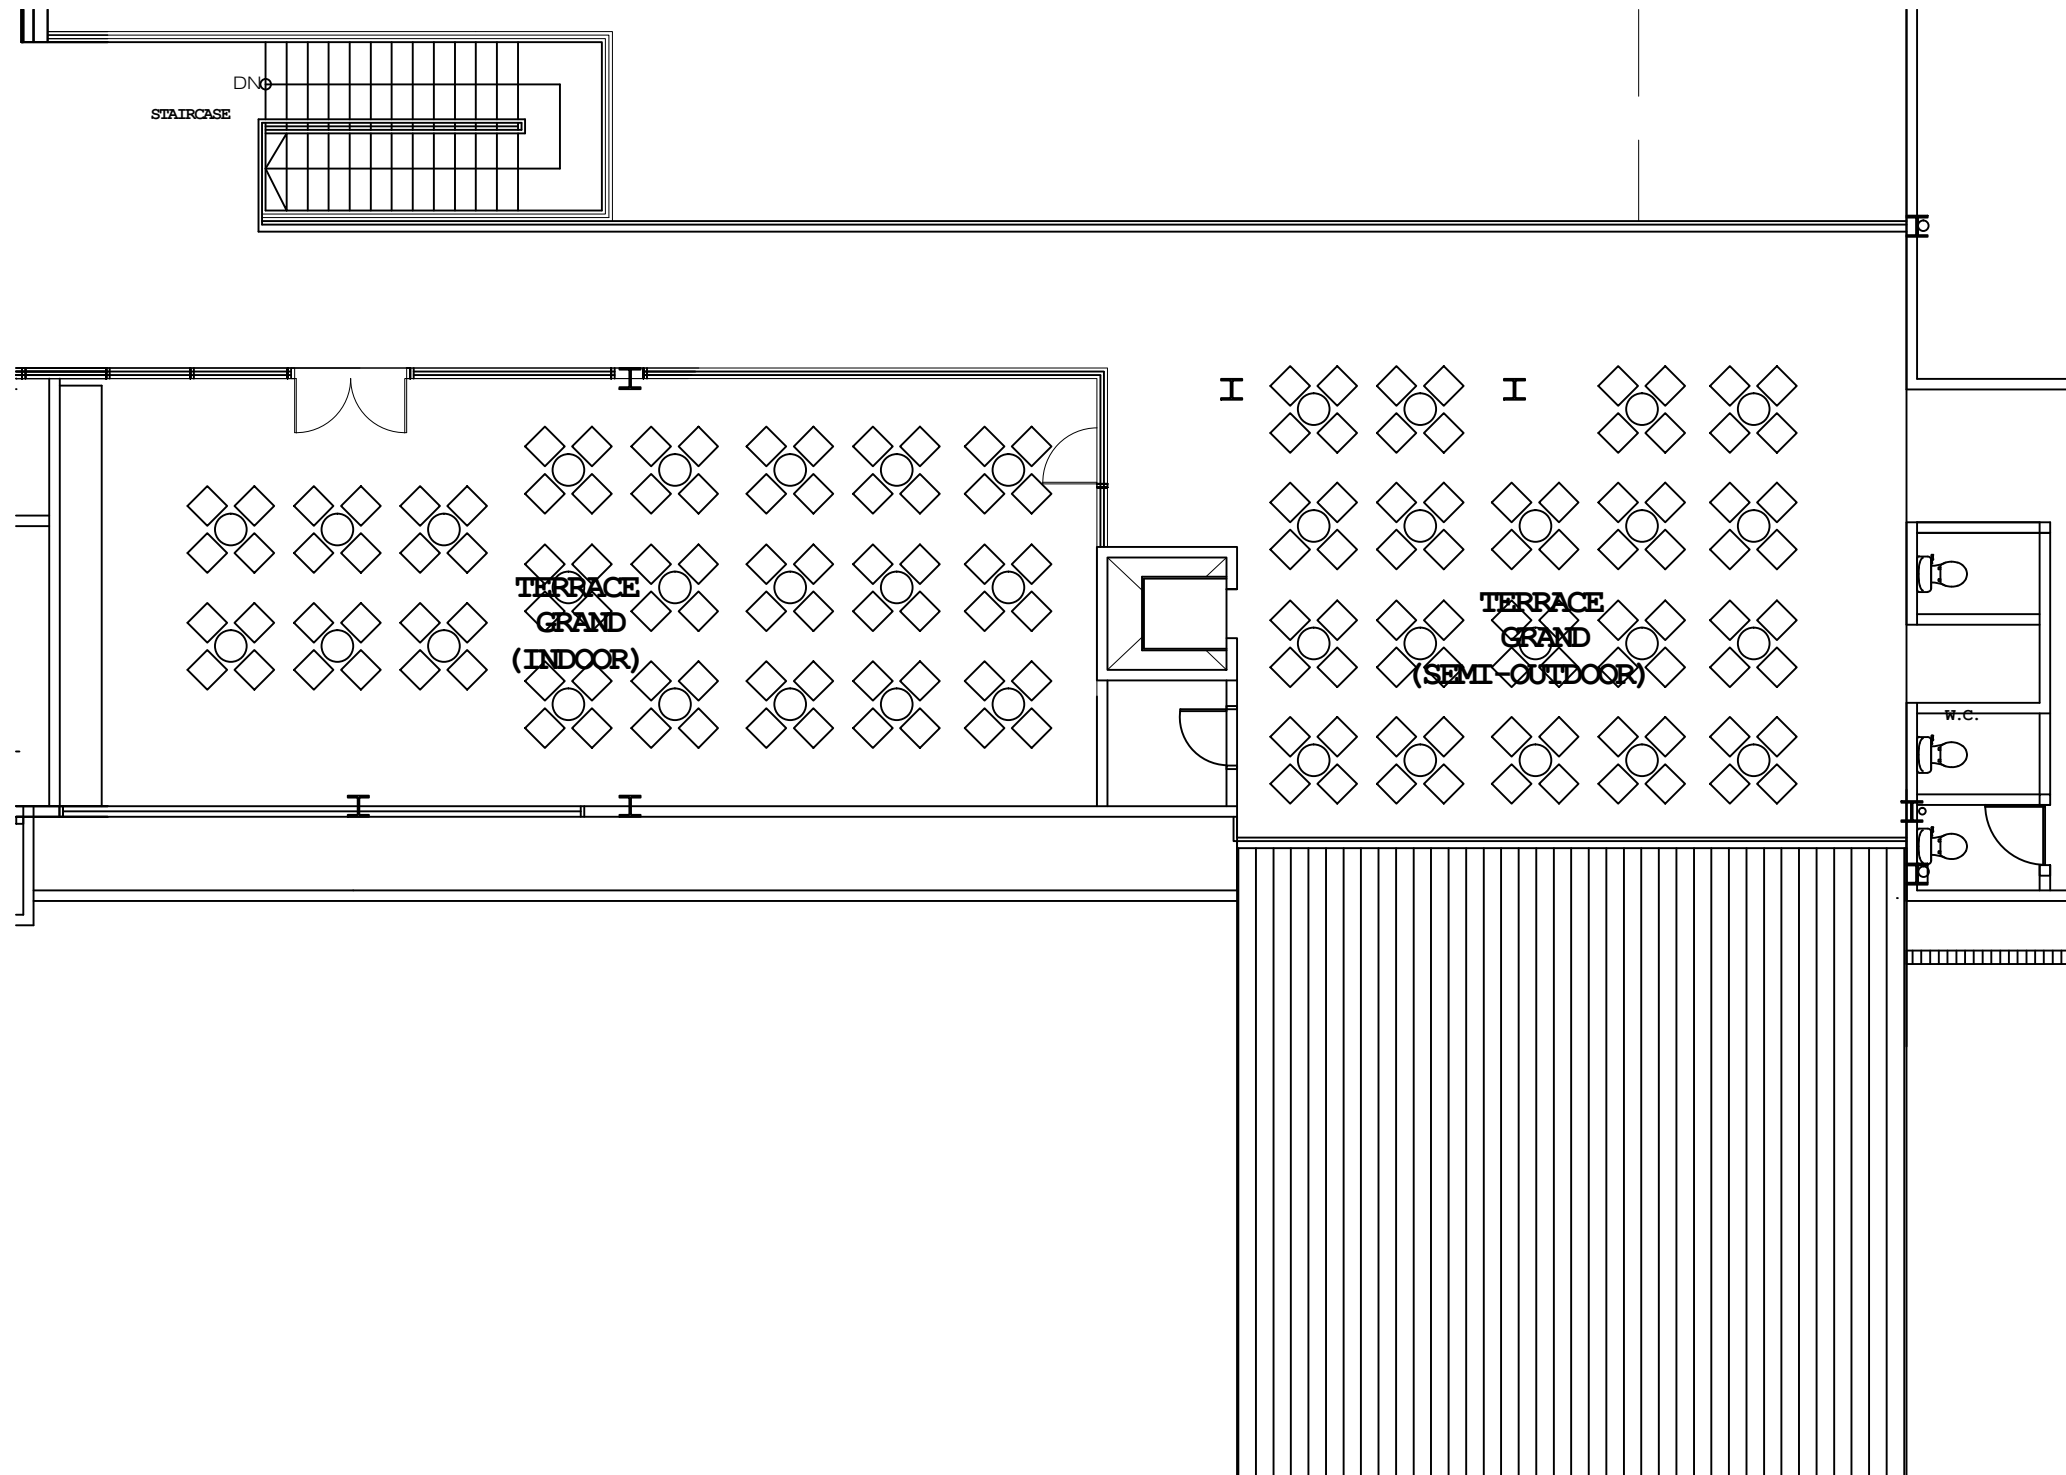

TERRACE GRAND  
FIRST FLOOR  
SCALE 1:100

INDOOR  
BANQUET TABLE : 8 NOS  
PAX: 80

SEMI-OUTDOOR  
BANQUET TABLE : 5 NOS  
PAX: 50

**TERRACE GRAND**  
FIRST FLOOR  
SCALE 1:100

INDOOR  
COCKTAIL TABLE: 21 nos  
PAX: 84

SEMI-OUTDOOR  
COCKTAIL TABLE: 19 nos  
PAX: 76

TERRACE GRAND  
FIRST FLOOR  
SCALE 1:100  
INDOOR  
THEATRE SEATING: 70 PAX

TERRACE GRAND  
FIRST FLOOR  
SCALE 1:100  
INDOOR  
CLASSROOM : 30 PAX

TERRACE GRAND  
FIRST FLOOR  
SCALE 1:100  
INDOOR  
BOARDROOM : 15 PAX

TERRACE GRAND  
FIRST FLOOR  
SCALE 1:100

INDOOR  
OBLONG TABLE : 8 NOS  
PAX: 48