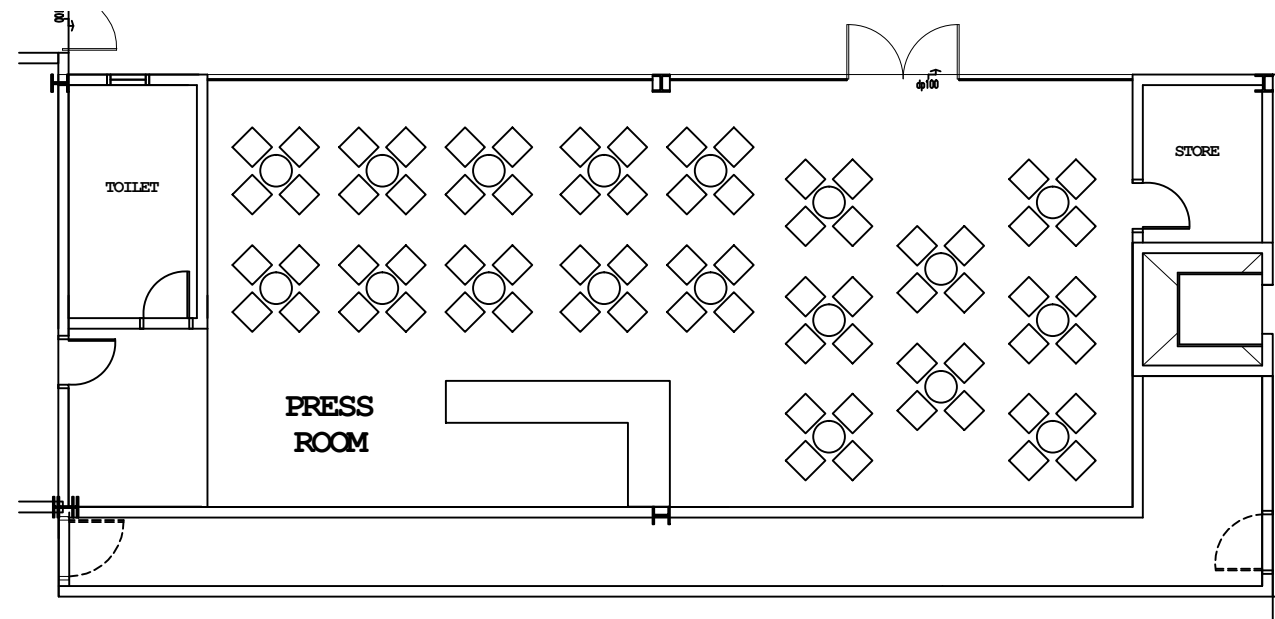

PRESS ROOM
GROUND FLOOR
SCALE 1:100

THEATRE SEATING: 63 PAX

PRESS ROOM
GROUND FLOOR
SCALE 1:100

COCKTAIL TABLE: 18 nos
PAX: 72