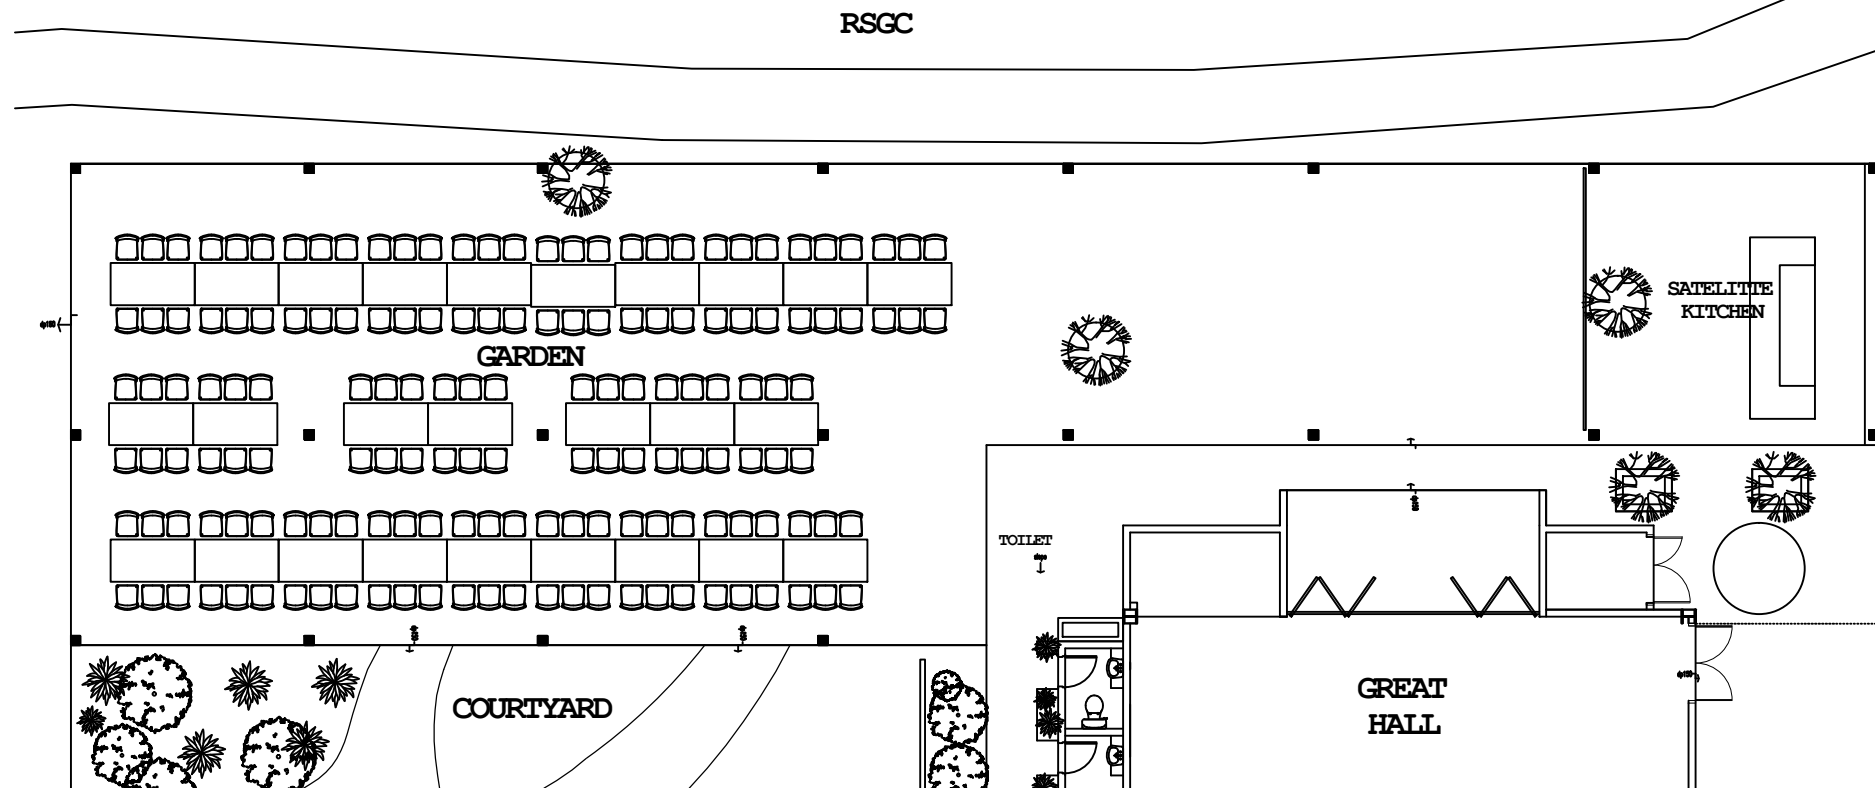

zebraSquare

GARDEN  
GROUND FLOOR  
SCALE 1:200  
BANQUET TABLE : 15 NOS  
PAX: 150

zebraSquare

GARDEN  
GROUND FLOOR  
SCALE 1:200  
OBLONG TABLE : 26 NOS  
PAX: 156

zebraSquare

GARDEN  
GROUND FLOOR  
SCALE 1:200

COCKTAIL TABLE: 30 nos  
PAX: 120

zebraSquare

GARDEN  
GROUND FLOOR  
SCALE 1:200

OTTOMAN SEATING: 155 nos  
PAX: 120