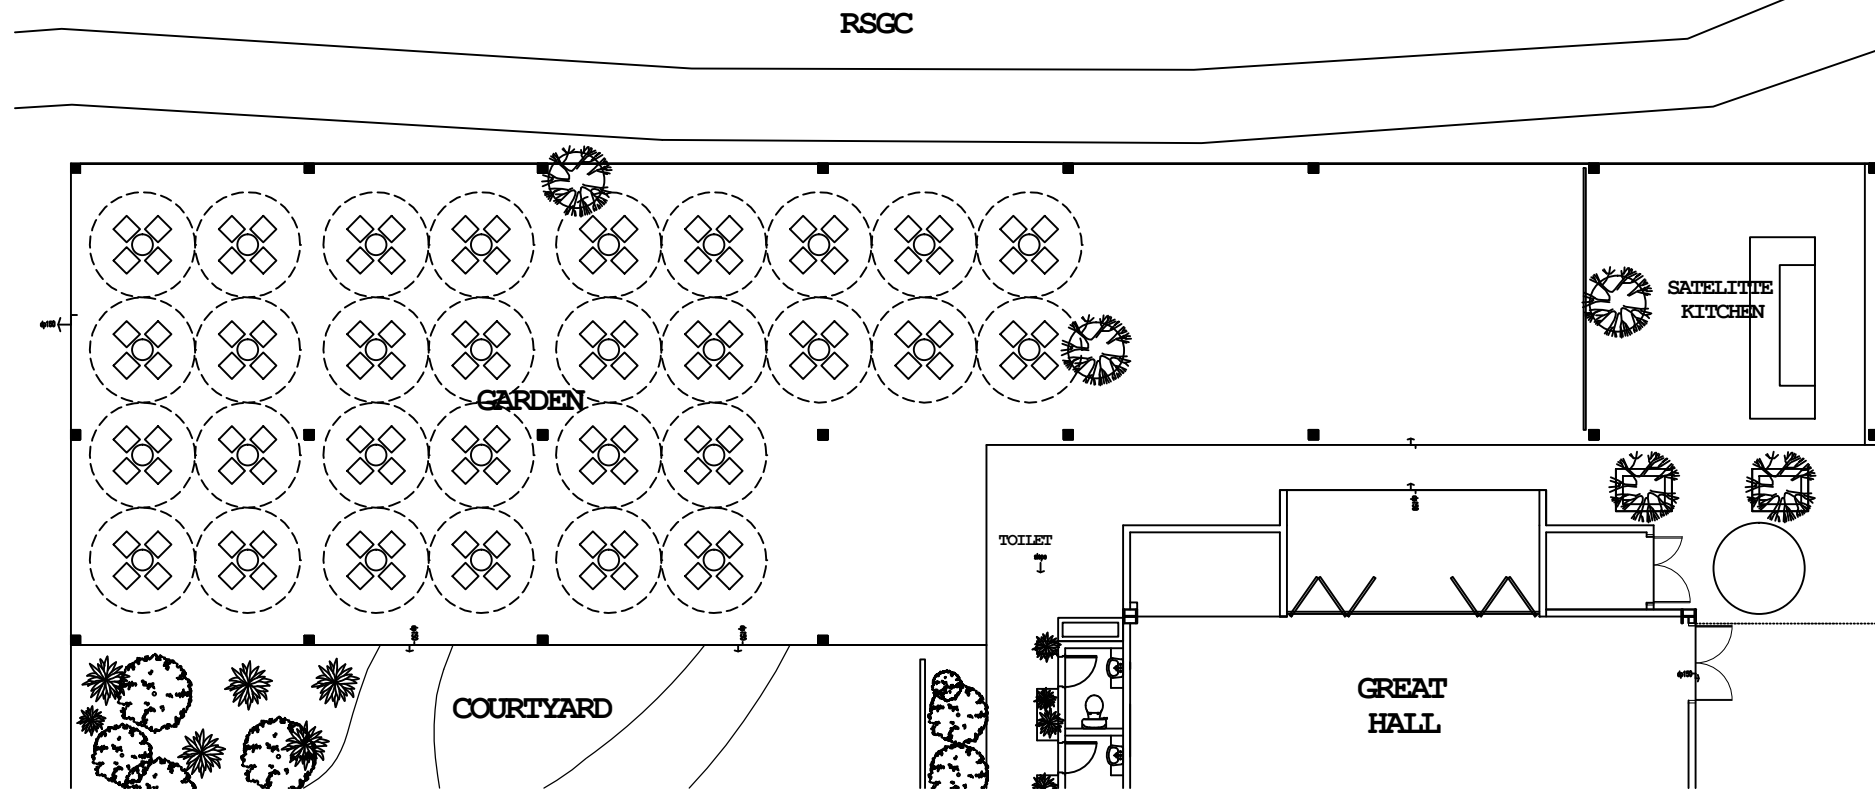

zebraSquare

GARDEN  
GROUND FLOOR  
SCALE 1:200  
BANQUET TABLE : 15 NOS  
PAX: 150

zebraSquare

GARDEN  
GROUND FLOOR  
SCALE 1:200  
OBLONG TABLE : 26 NOS  
PAX: 156

zebraSquare

GARDEN  
GROUND FLOOR  
SCALE 1:200

COCKTAIL TABLE: 30 nos  
PAX: 120

zebraSquare

GARDEN  
GROUND FLOOR  
SCALE 1:200

OTTOMAN SEATING: 155 nos  
PAX: 120