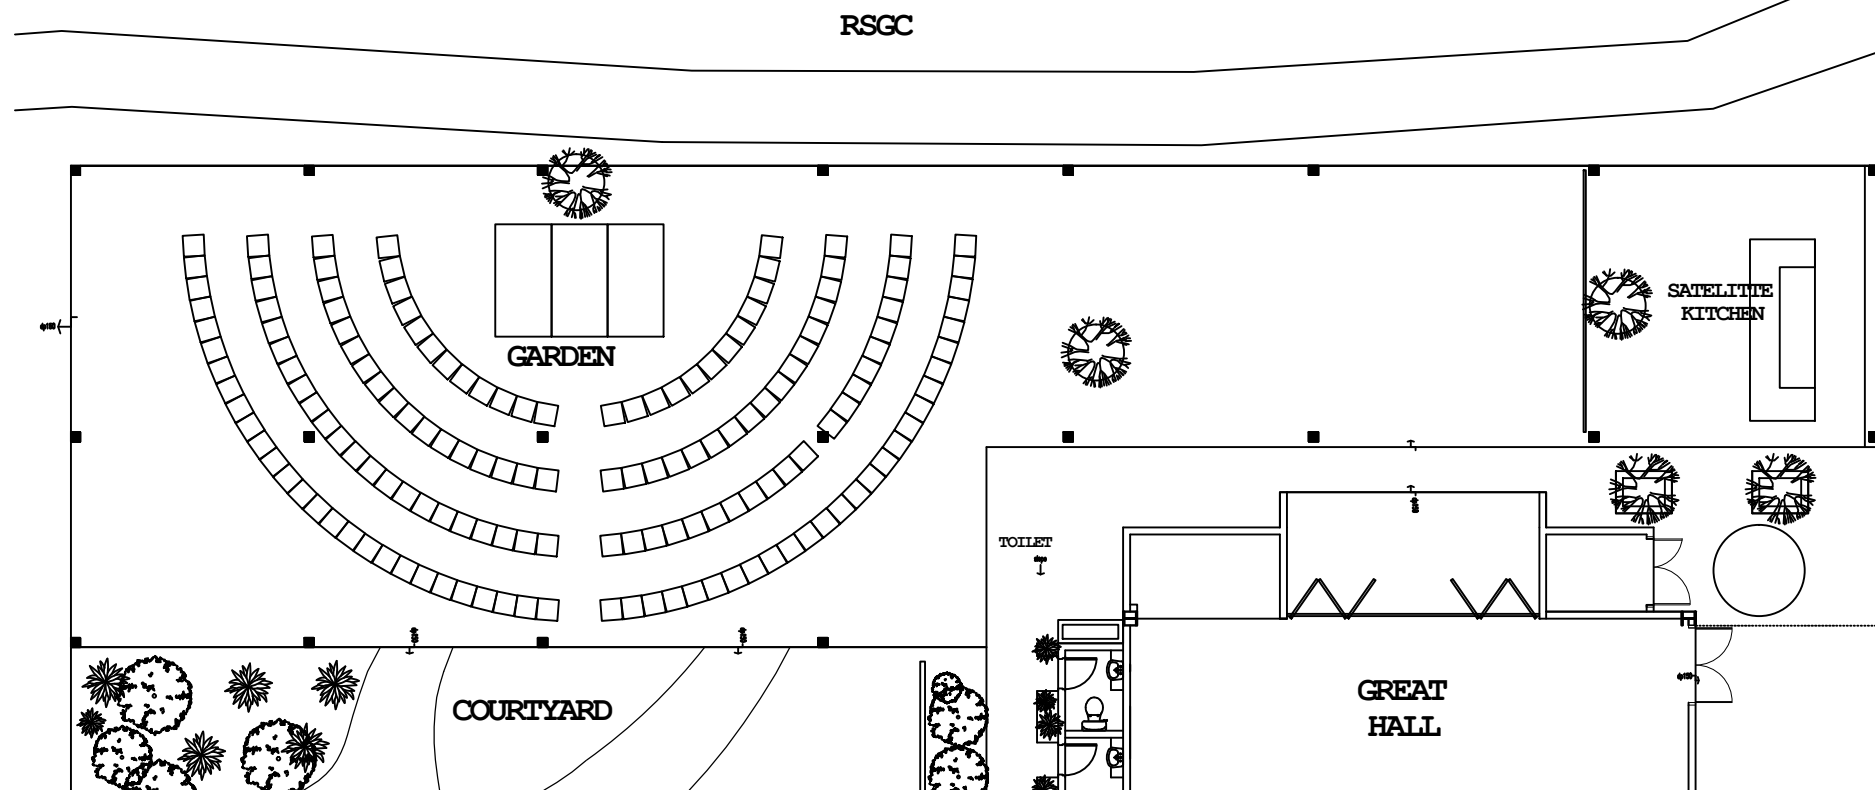

zebraSquare

GARDEN  
GROUND FLOOR  
SCALE 1:200  
BANQUET TABLE : 15 NOS  
PAX: 150

zebraSquare

GARDEN  
GROUND FLOOR  
SCALE 1:200  
OBLONG TABLE : 26 NOS  
PAX: 156

zebraSquare

GARDEN  
GROUND FLOOR  
SCALE 1:200

COCKTAIL TABLE: 30 nos  
PAX: 120

zebraSquare

GARDEN  
GROUND FLOOR  
SCALE 1:200

OTTOMAN SEATING: 155 nos  
PAX: 120