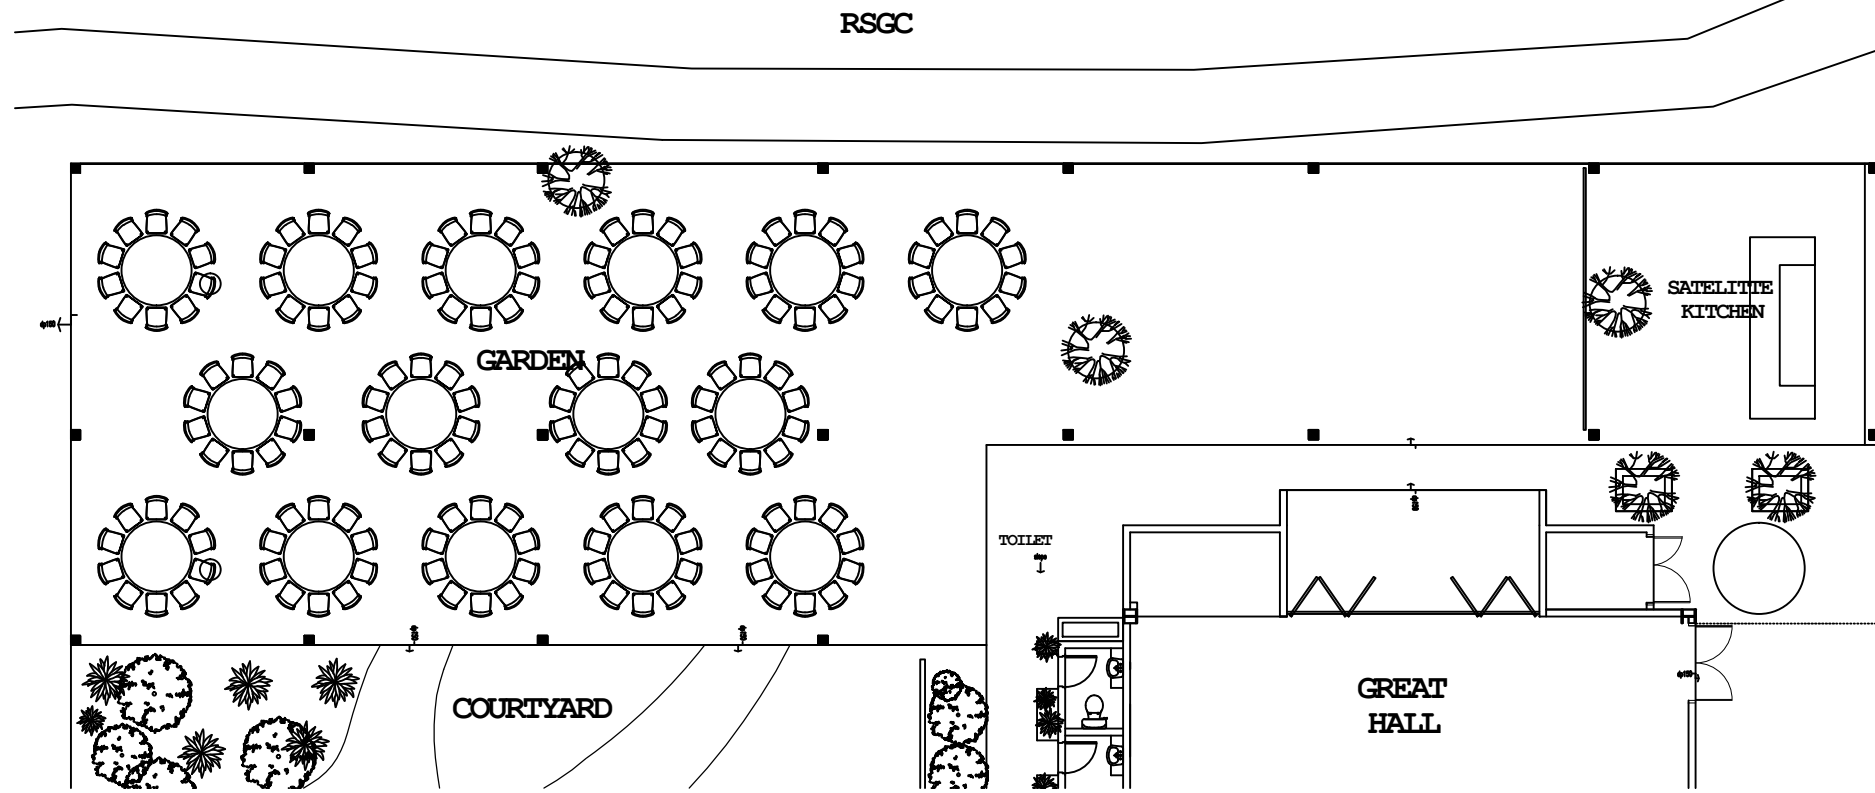

zebraSquare

GARDEN  
GROUND FLOOR  
SCALE 1:200  
BANQUET TABLE : 15 NOS  
PAX: 150

zebraSquare

GARDEN  
GROUND FLOOR  
SCALE 1:200  
OBLONG TABLE : 26 NOS  
PAX: 156

zebraSquare

GARDEN  
GROUND FLOOR  
SCALE 1:200

COCKTAIL TABLE: 30 nos  
PAX: 120

zebraSquare

GARDEN  
GROUND FLOOR  
SCALE 1:200

OTTOMAN SEATING: 155 nos  
PAX: 120